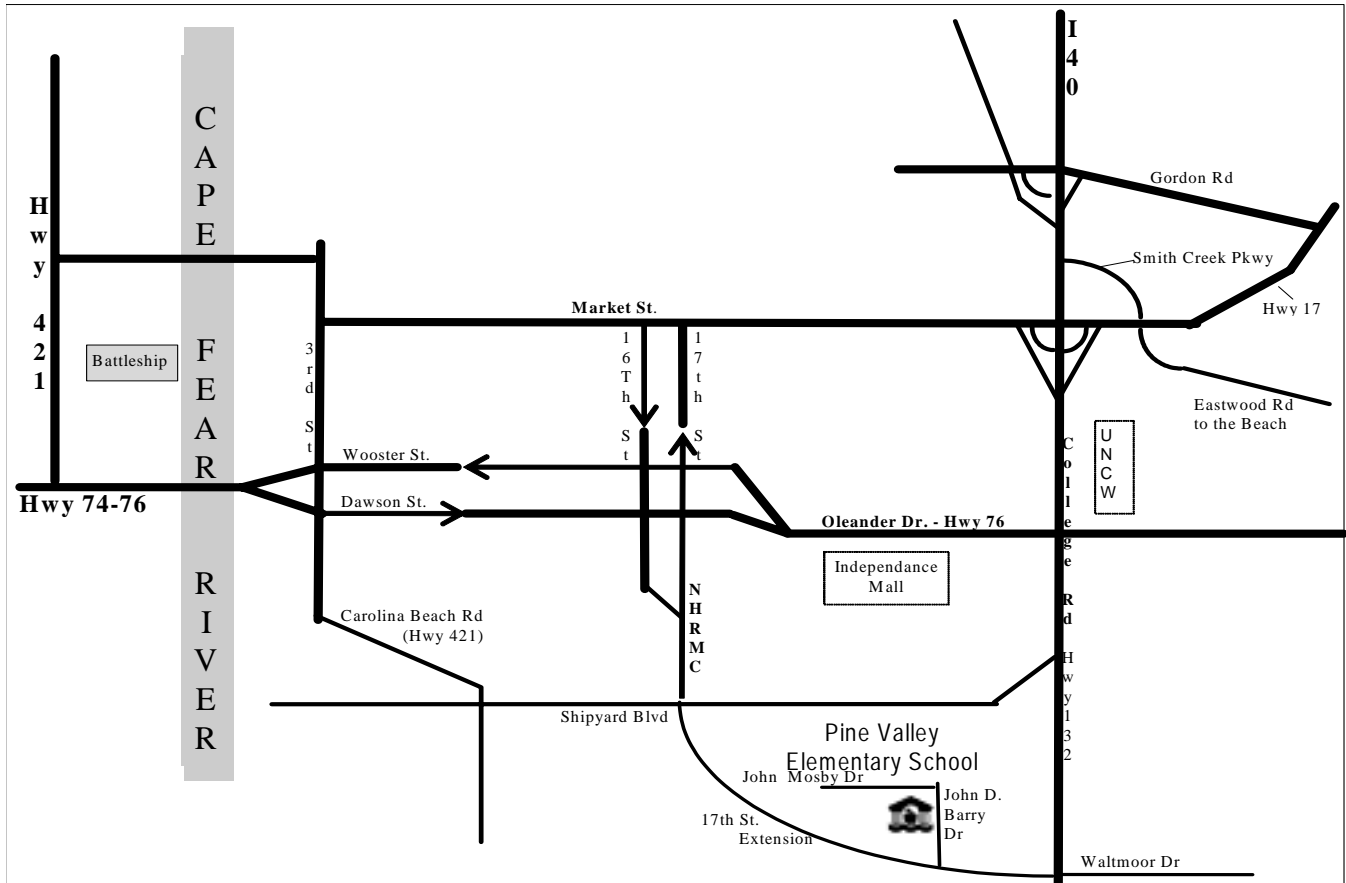

## DIRECTIONS

### From Hwy. 74-76, 421

Cross Cape Fear River, Enter Wilmington by way of Dawson St.(Hwy 74)

1. Proceed on Dawson St. (Following Hwy 74)
2. Turn right on 16th St.(Near New Hanover Regional Medical Center 16th St and 17th st merge.)
3. Cross Shipyard Blvd.
4. Turn left on John D. Barry Dr.
5. Turn left on John Mosby Dr.

Pine Valley Elementary School will be on your left.

### From I-40

I-40 turns into College Rd (Hwy. 132)

1. Follow College Rd (Hwy 132) to 17th St extension. This will be several miles.
2. Turn right on 17th St Extension.
3. Turn right on John D. Barry Dr.
4. Turn left on John Mosby Dr.