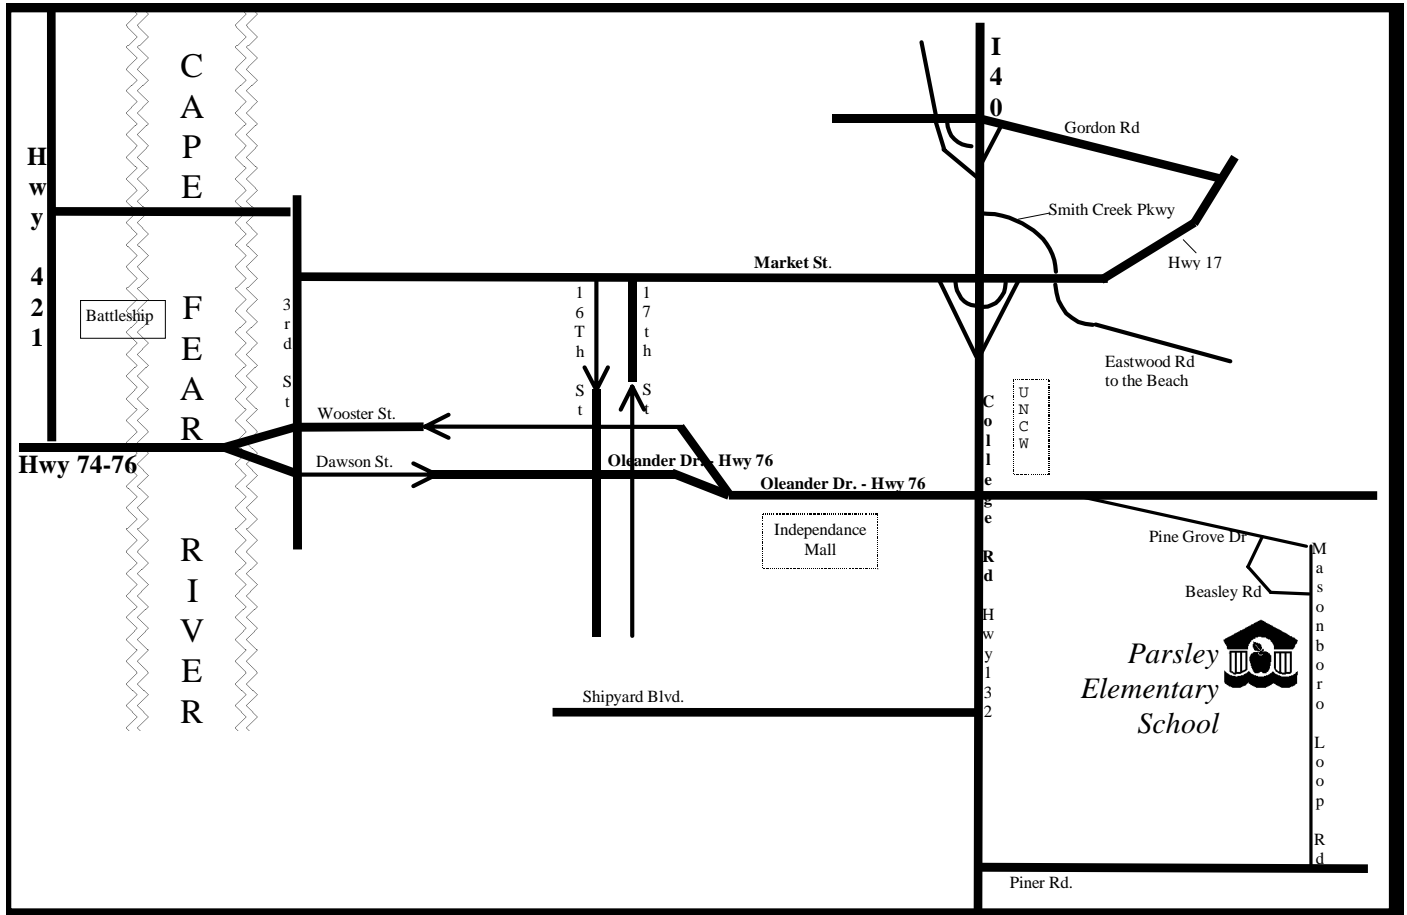

Parsley Elementary School

3518 Masonboro Loop Road, Wilmington, NC

(910) 790-2355

Directions:

From Hwy. 74-76, 421

Cross Cape Fear River (Memorial Bridge), Enter Wilmington by way of Dawson St.

1. Follow Dawson St. (Hwy. 76). Hwy. 76 turns right onto Oleander Dr..
2. Cross College Rd, then turn right on Pine Grove.
3. Turn right onto Masonboro Loop Rd.

Parsley Elementary School will be on your right just past Beasley Rd..

From I-40

I-40 turns into College Rd (Hwy. 132)

1. Follow College Rd. (Hwy.132) Holly Tree Rd. (just past YWCA).
2. Turn left onto Holly Tree Rd, and continue onto Pine Grove Rd (at the light).
3. Turn right onto Masonboro Loop Rd.

Parsley Elementary School will be on your right just past Beasley Rd..